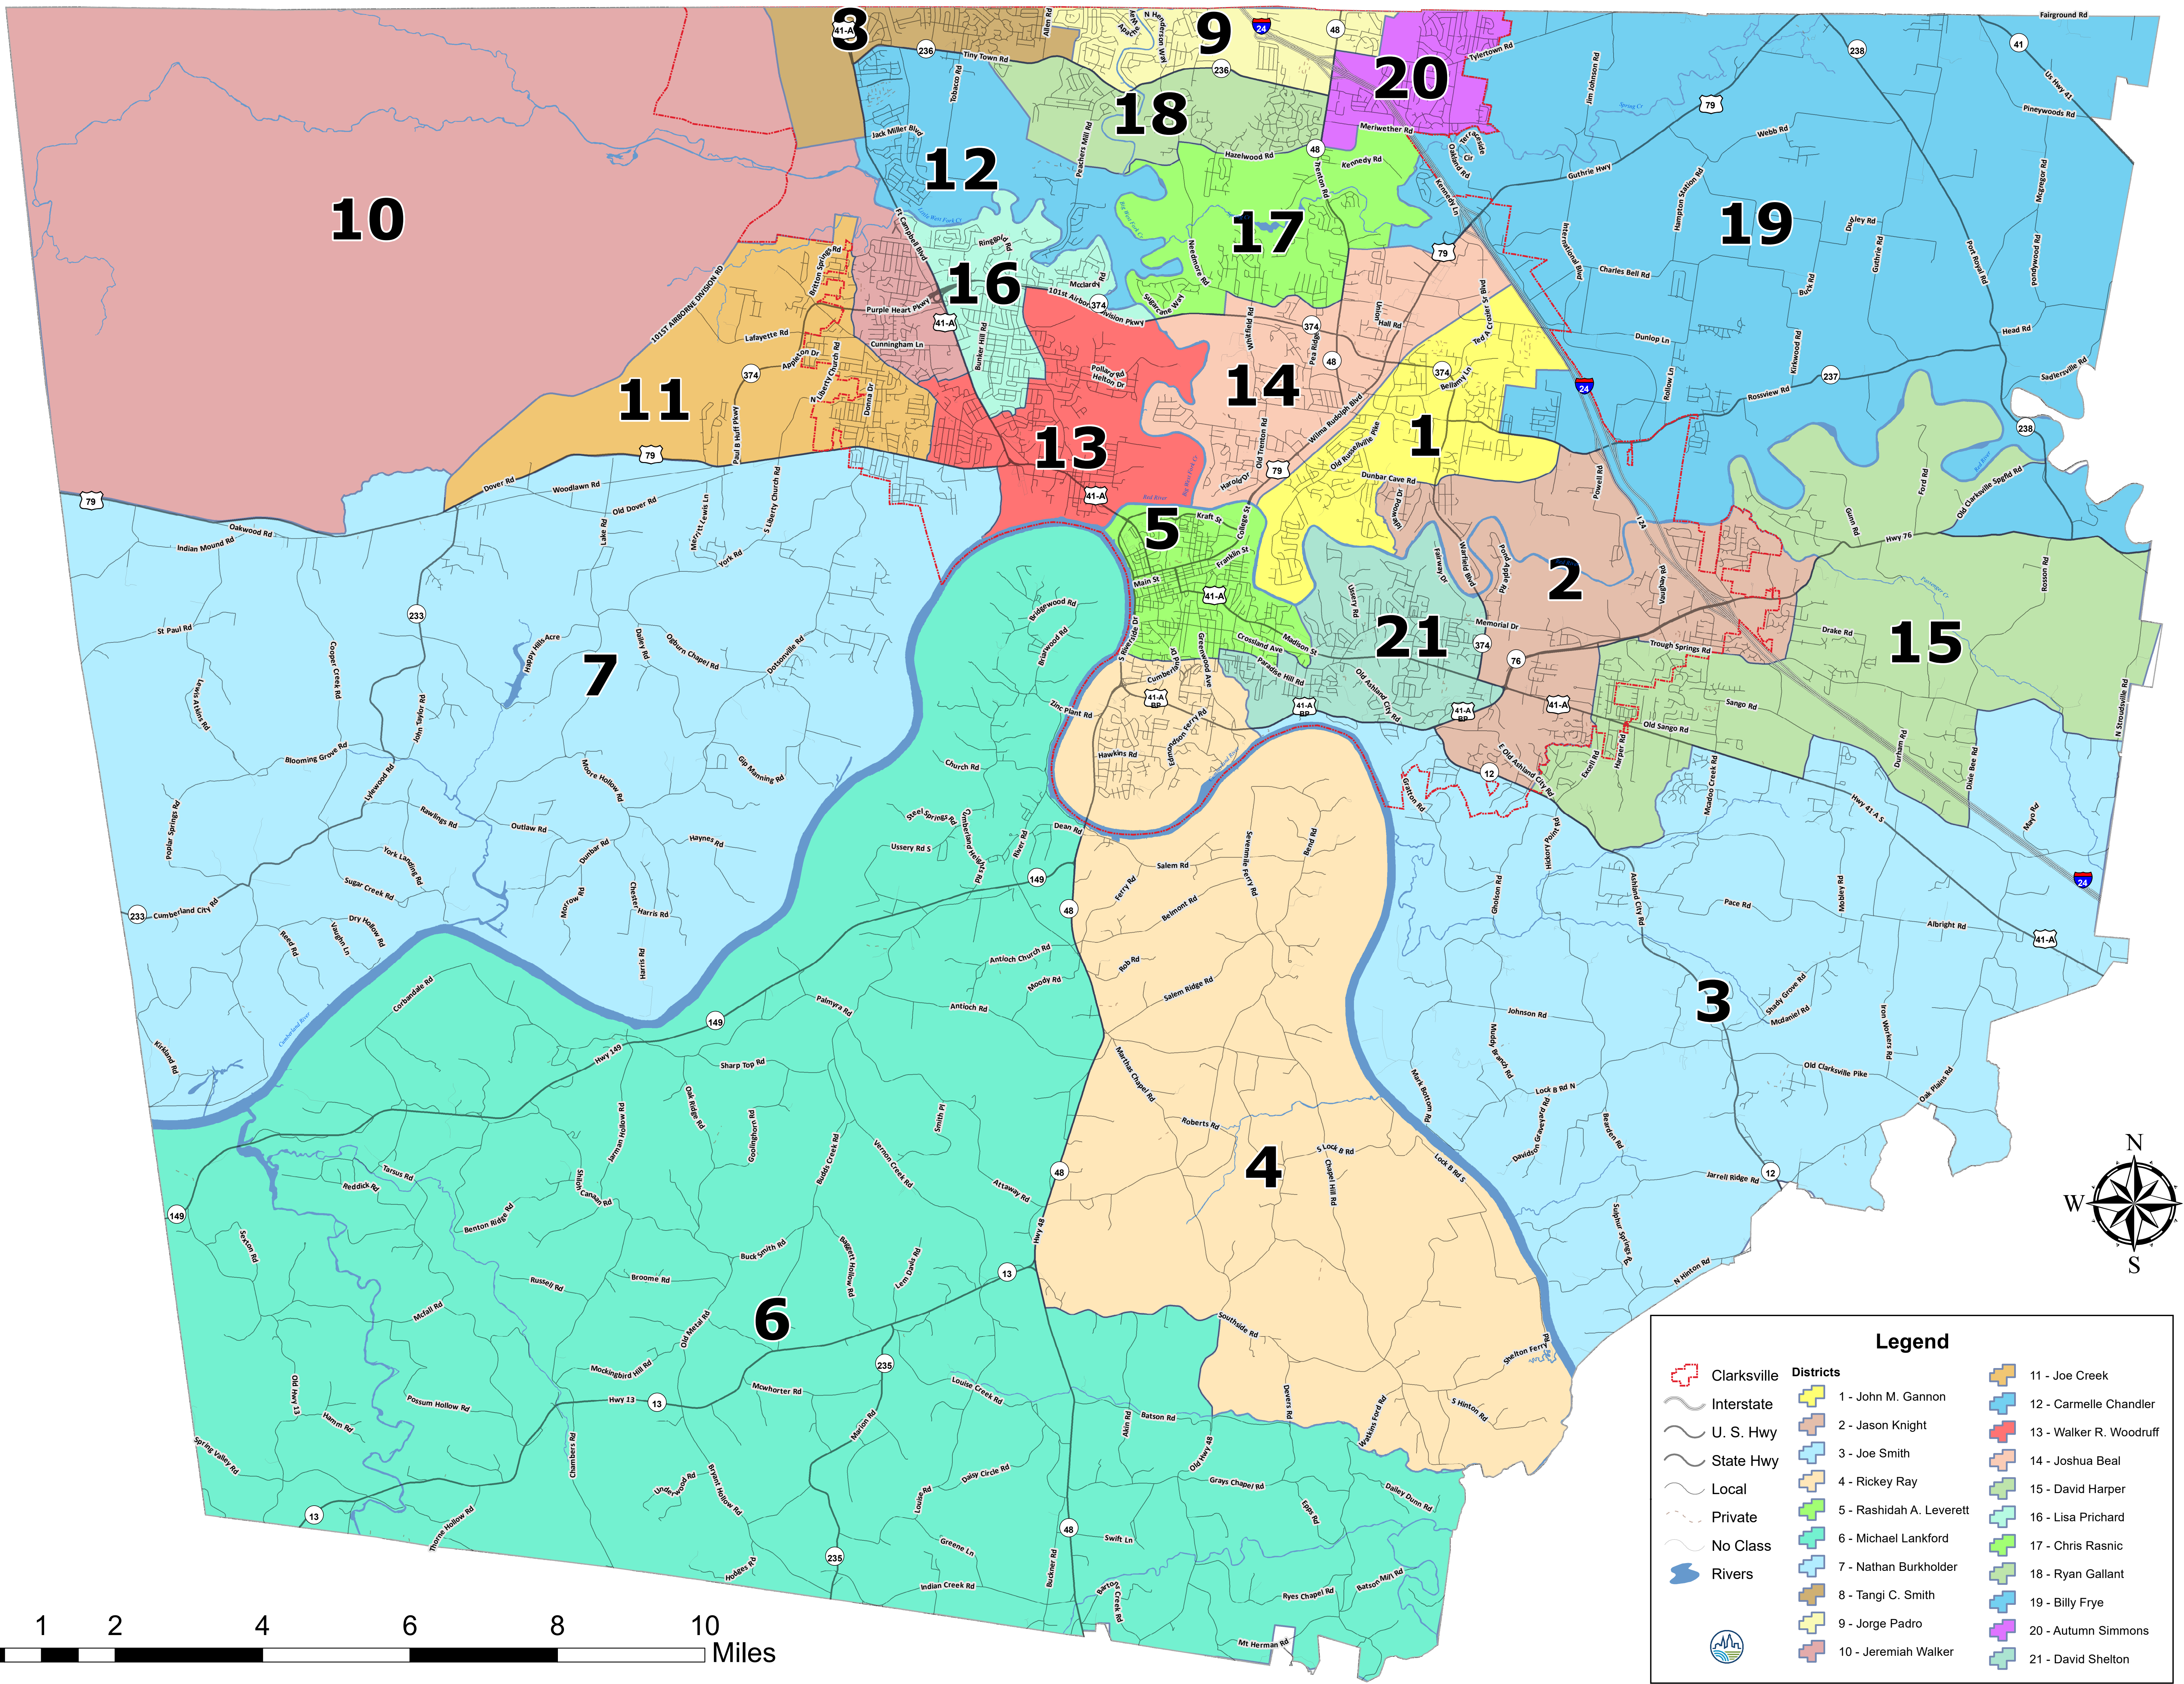

# Montgomery County Commission Districts

Legend		
	Clarksville	
	Interstate	
	U. S. Hwy	
	State Hwy	
	Local	
	Private	
	No Class	
	Rivers	
Districts		
	1 - John M. Gannon	
	2 - Jason Knight	
	3 - Joe Smith	
	4 - Rickey Ray	
	5 - Rashidah A. Leverett	
	6 - Michael Lankford	
	7 - Nathan Burkholder	
	8 - Tangi C. Smith	
	9 - Jorge Padro	
	10 - Jeremiah Walker	
		21 - David Shelton