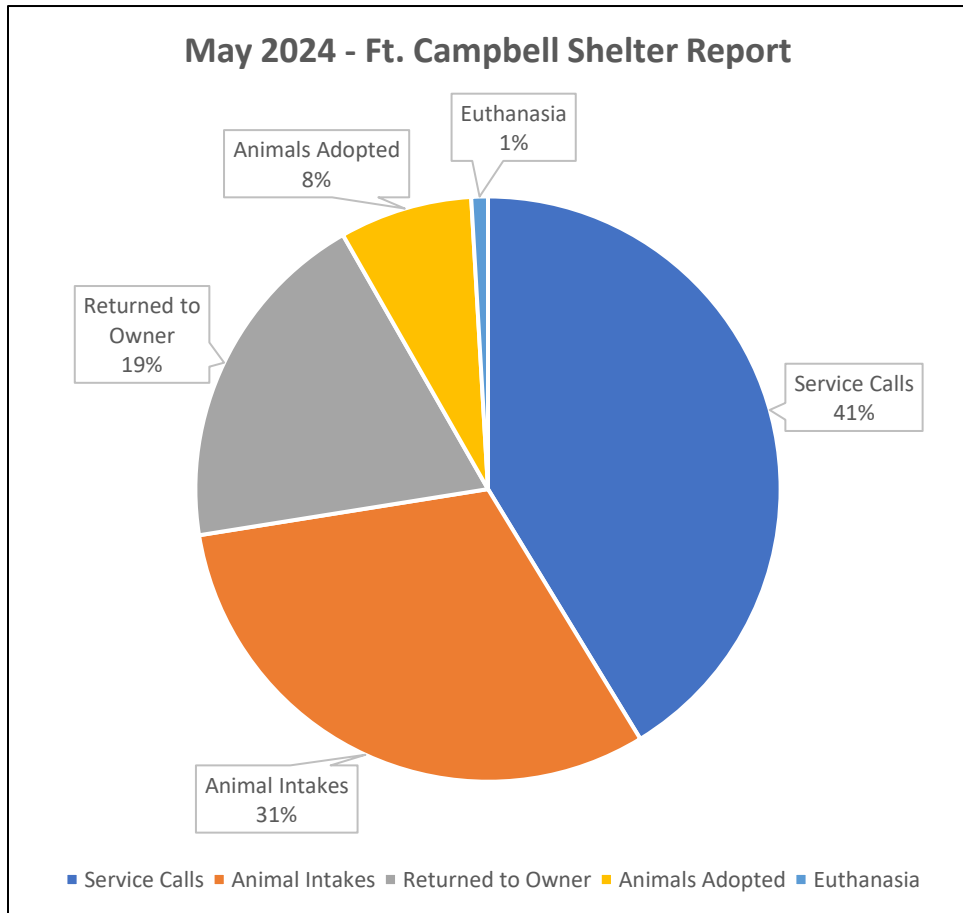

May 2024 Ft. Campbell Shelter Report

May 2024	
Activity Calls	45
Animal Intakes	34
Dogs	26
Cats	8
Other	0
Incoming Per Day	1.25
Returned to Owner	21
Dogs – In Field	0
Cats – In Field	0
Dogs – From Shelter	16
Cats – From Shelter	5
Rescue Transfers	0
Dogs Transferred	0
Cats Transferred	0
Animals Adopted	8
Dogs Altered	4
Dogs Unaltered	3
Cats Altered	0
Cats Unaltered	1
Rabbit	0
Fostered	0
Dogs Fostered	0
Cats Fostered	0
Euthanasia	1
Dogs Euthanized	1
Cats Euthanized	0
TNR/Returned to Field	0
Visitors to Shelter	81
Avg. Visitors per Day	4