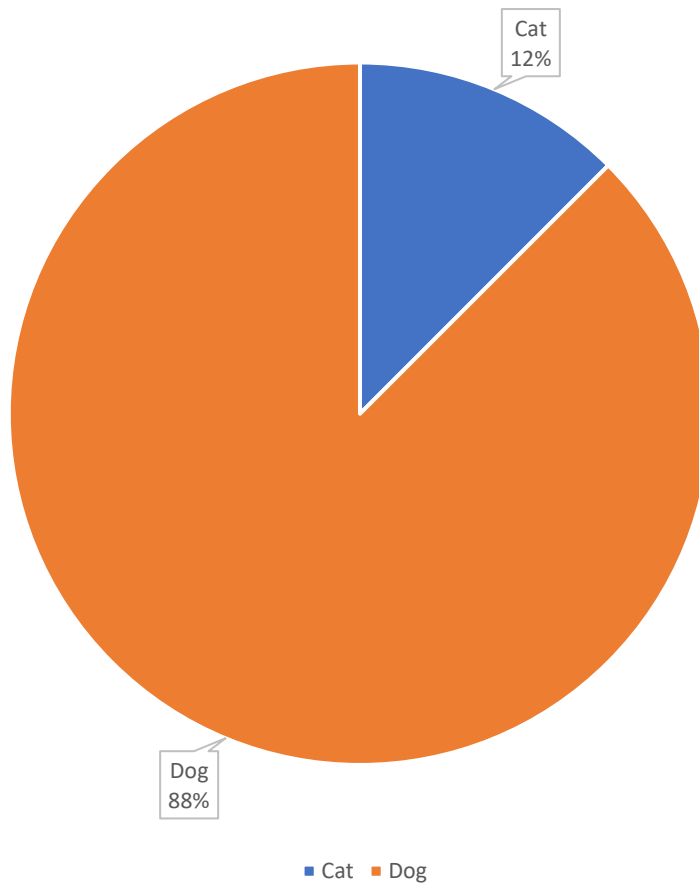

May 2024 Ft. Campbell Shelter Report

May 2024	
Activity Calls	45
Animal Intakes	34
Dogs	26
Cats	8
Other	0
Incoming Per Day	1.25
Returned to Owner	21
Dogs – In Field	0
Cats – In Field	0
Dogs – From Shelter	16
Cats – From Shelter	5
Rescue Transfers	0
Dogs Transferred	0
Cats Transferred	0
Animals Adopted	8
Dogs Altered	4
Dogs Unaltered	3
Cats Altered	0
Cats Unaltered	1
Rabbit	0
Fostered	0
Dogs Fostered	0
Cats Fostered	0
Euthanasia	1
Dogs Euthanized	1
Cats Euthanized	0
TNR/Returned to Field	0
Visitors to Shelter	81
Avg. Visitors per Day	4

May 2024 Ft. Campbell Shelter Report

Animal Intake Reasons

Intake Reasons	34
Stray Dog	18
Stray Cat	7
MP Hold	4
Returned Adoption	4
Abandoned	0
Protective Custody	0
Owner Surrender	0
Bite Quarantine	1
Foster Return	0

May 2024 Ft. Campbell Shelter Report

Animal Adoptions

Adoptions	8
Dogs/Puppies	7
Cats/Kittens	1
Other Animals	0

May 2024 - Ft. Campbell Adoptions

May 2024 Ft. Campbell Shelter Report

Outcomes

Animal Outcomes	31
Adoptions	8
Fostered	0
Reclaimed	21
Transferred to Rescue	0
Euthanasia	1
Dead on Arrival	1