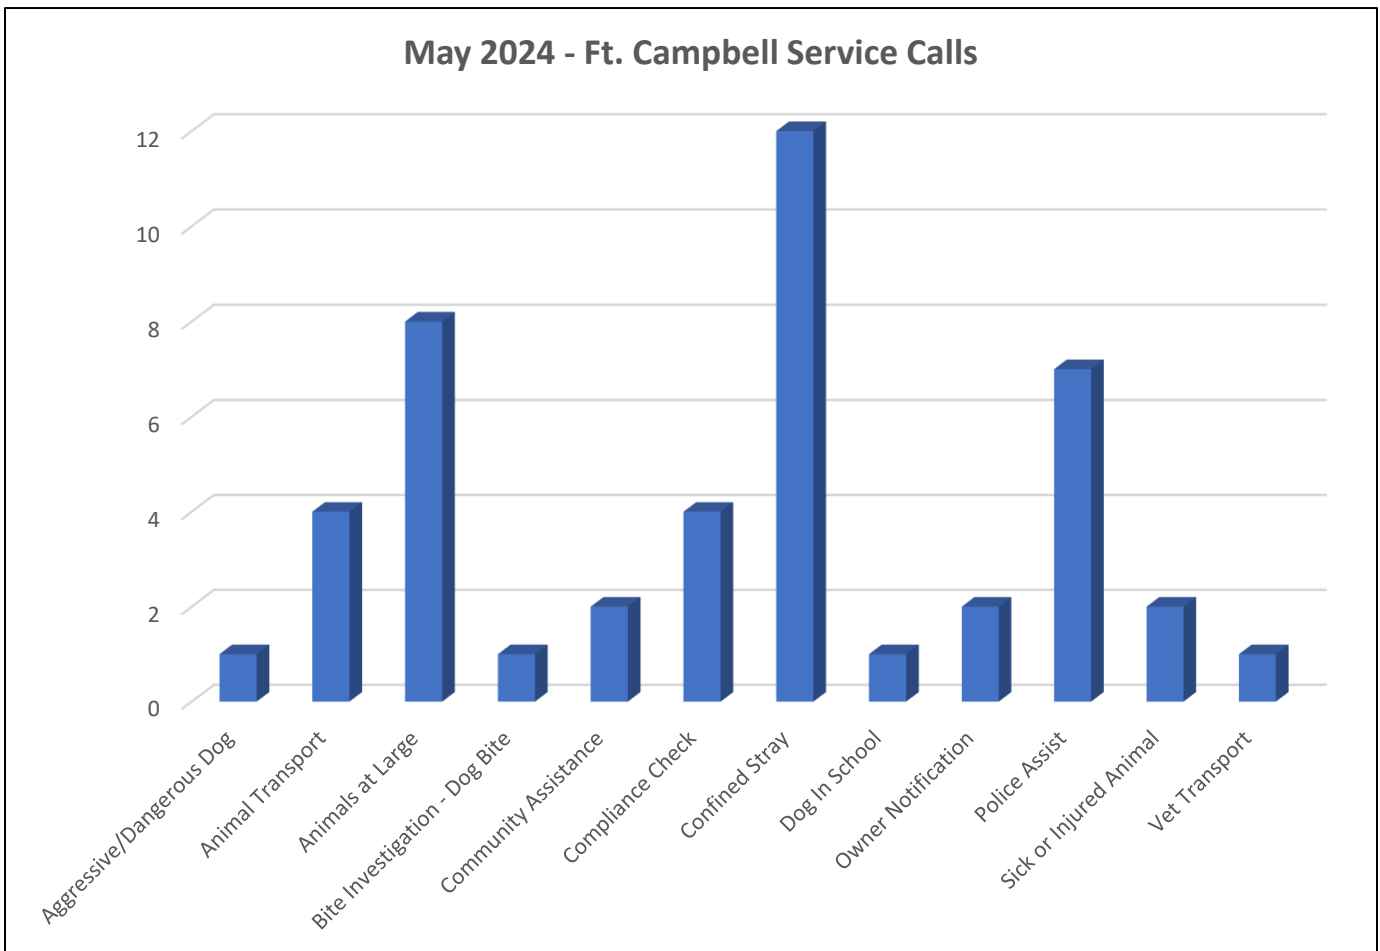

May 2024 Ft. Campbell Shelter Report

Activity Calls

Service Calls	45
Animal Transport	4
Aggressive/Dangerous Dog	1
Animals at Large	8
Bite Investigation	1
Community Assist	2
Compliance Check	4
Confined Stray	12
Dog in School	1
Owner Notification	2
Police Assist	7
Vet Transport	1
Sick/Injured Animal	2
Welfare/Neglect	0
Deceased Animal Pickup	0