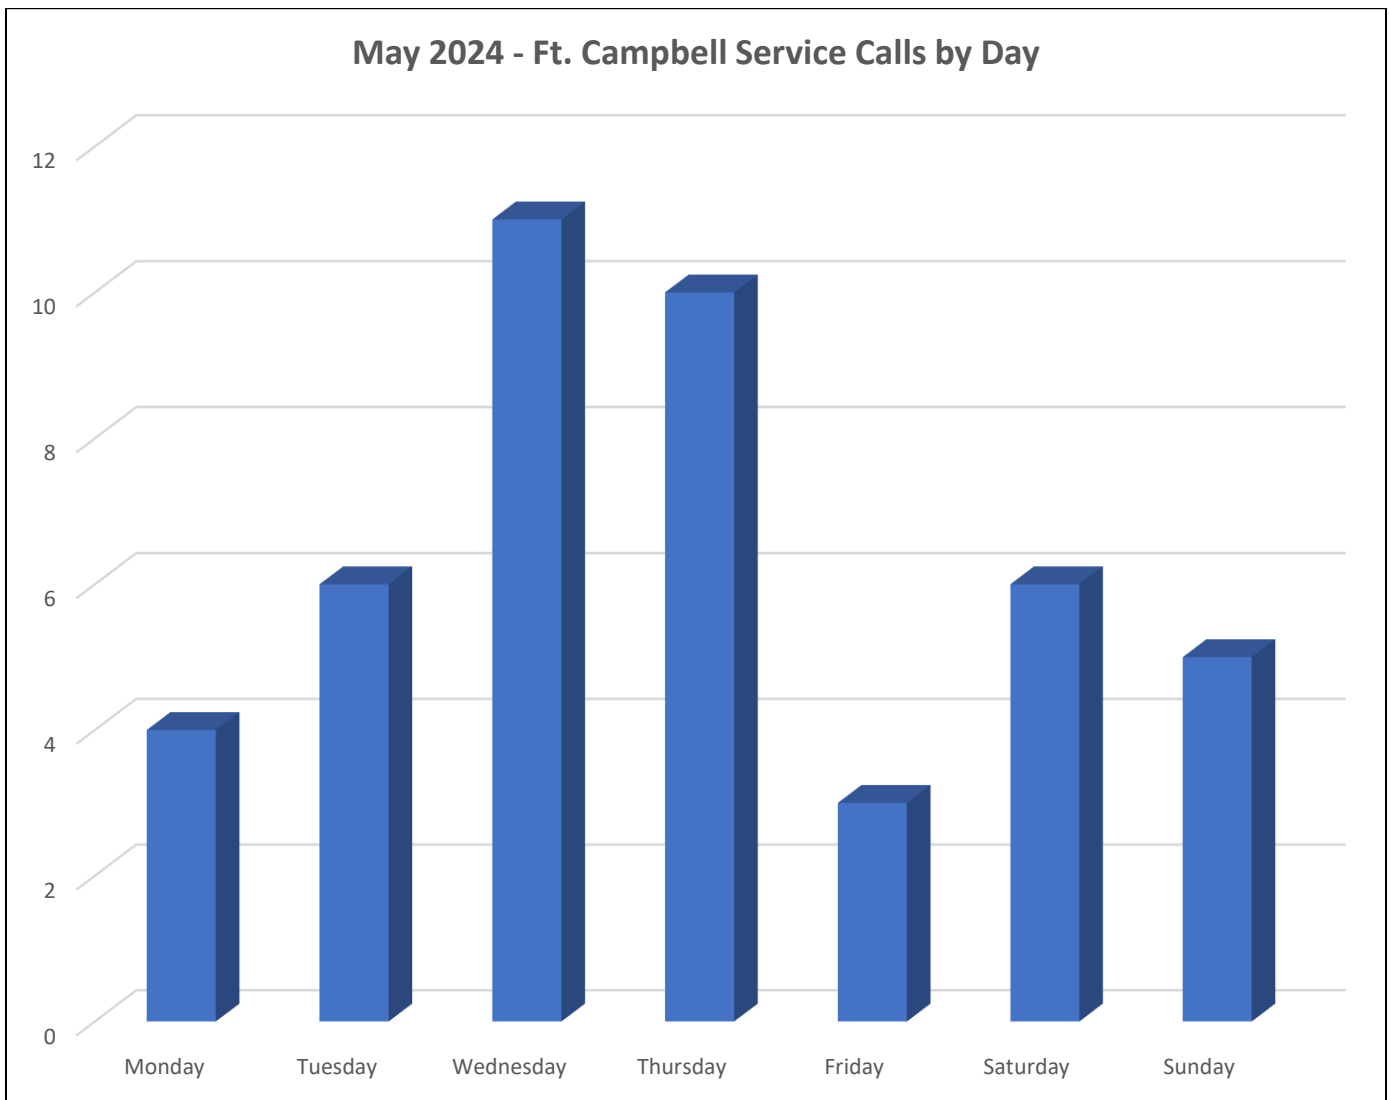

May 2024 Ft. Campbell Shelter Report

Activity by Day of Week

Service Calls by Day	51
Monday	12
Tuesday	7
Wednesday	7
Thursday	9
Friday	8
Saturday	5
Sunday	3