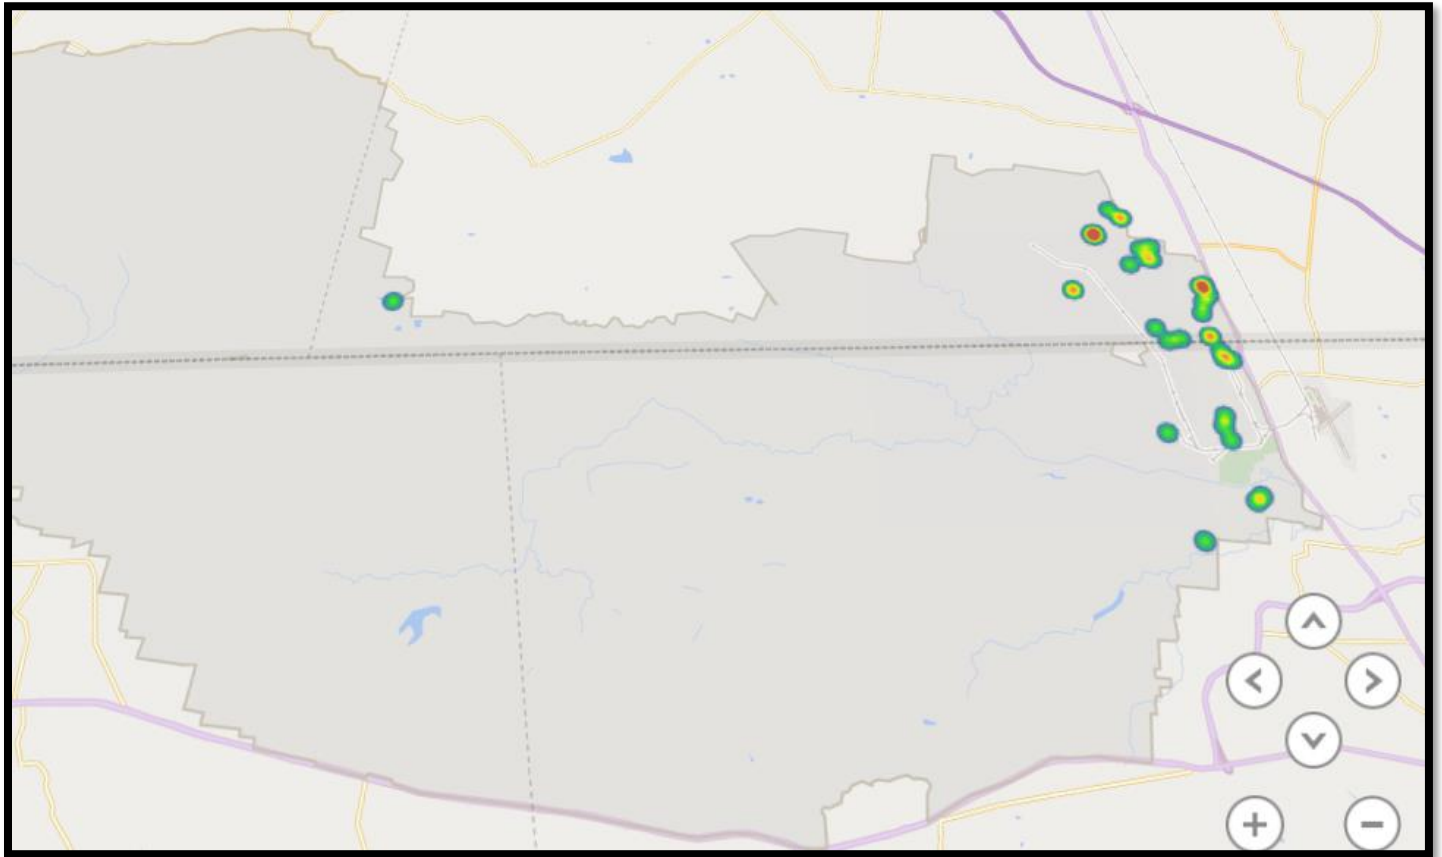

May 2024 Ft. Campbell Shelter Report

Activity by Day of Week

Service Calls by Day	51
Monday	12
Tuesday	7
Wednesday	7
Thursday	9
Friday	8
Saturday	5
Sunday	3

May 2024 Ft. Campbell Shelter Report

Activity Heat Map