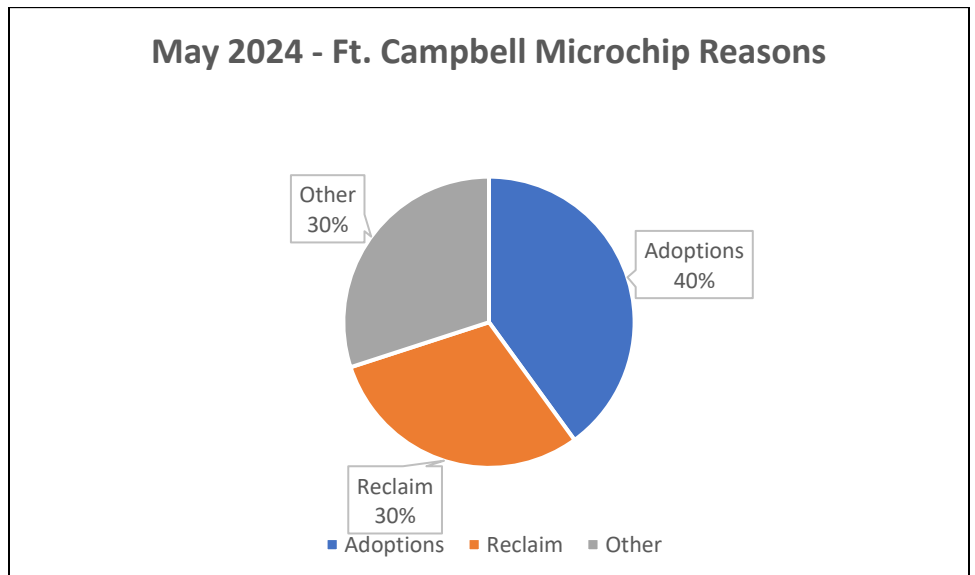

May 2024 Ft. Campbell Shelter Report

Microchips Issued

Microchips Implanted	10
Dogs – Female	5
Dogs – Male	3
Cats – Female	0
Cats – Male	2
Adoptions	4
Reclaimed	3
Other	3