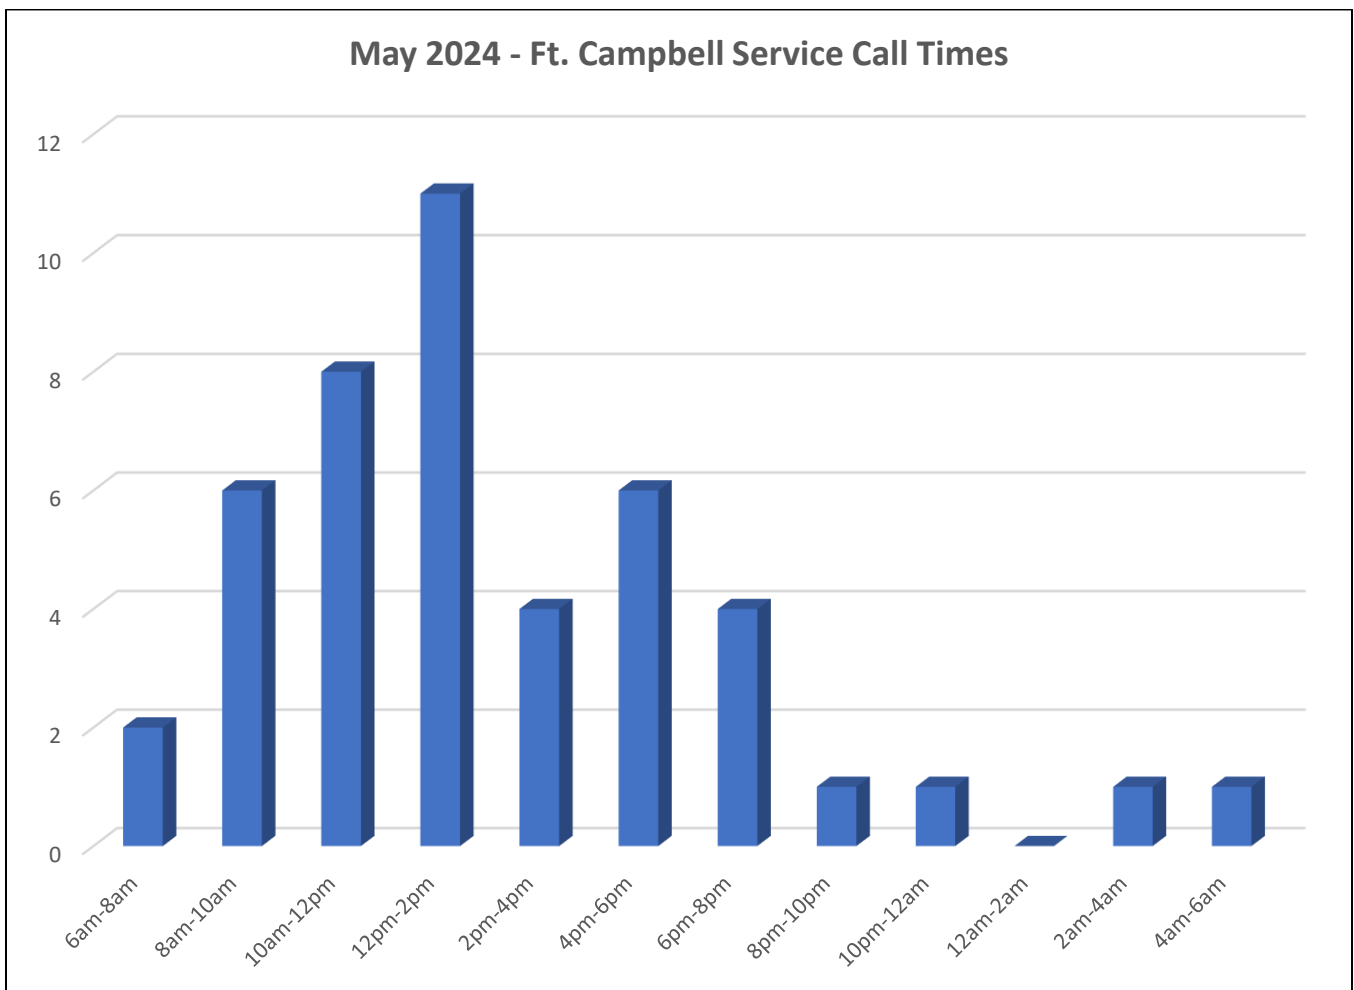

May 2024 Ft. Campbell Shelter Report

Activity by Time of Day

Service Calls by Time of Day	45
6am to 8am	2
8am to 10am	6
10am to 12pm	8
12pm to 2pm	11
2pm to 4pm	4
4pm to 6pm	6
6pm to 8pm	4
8pm to 10pm	1
10pm to 12am	1
12am to 2am	0
2am to 4am	1
4am to 6am	1