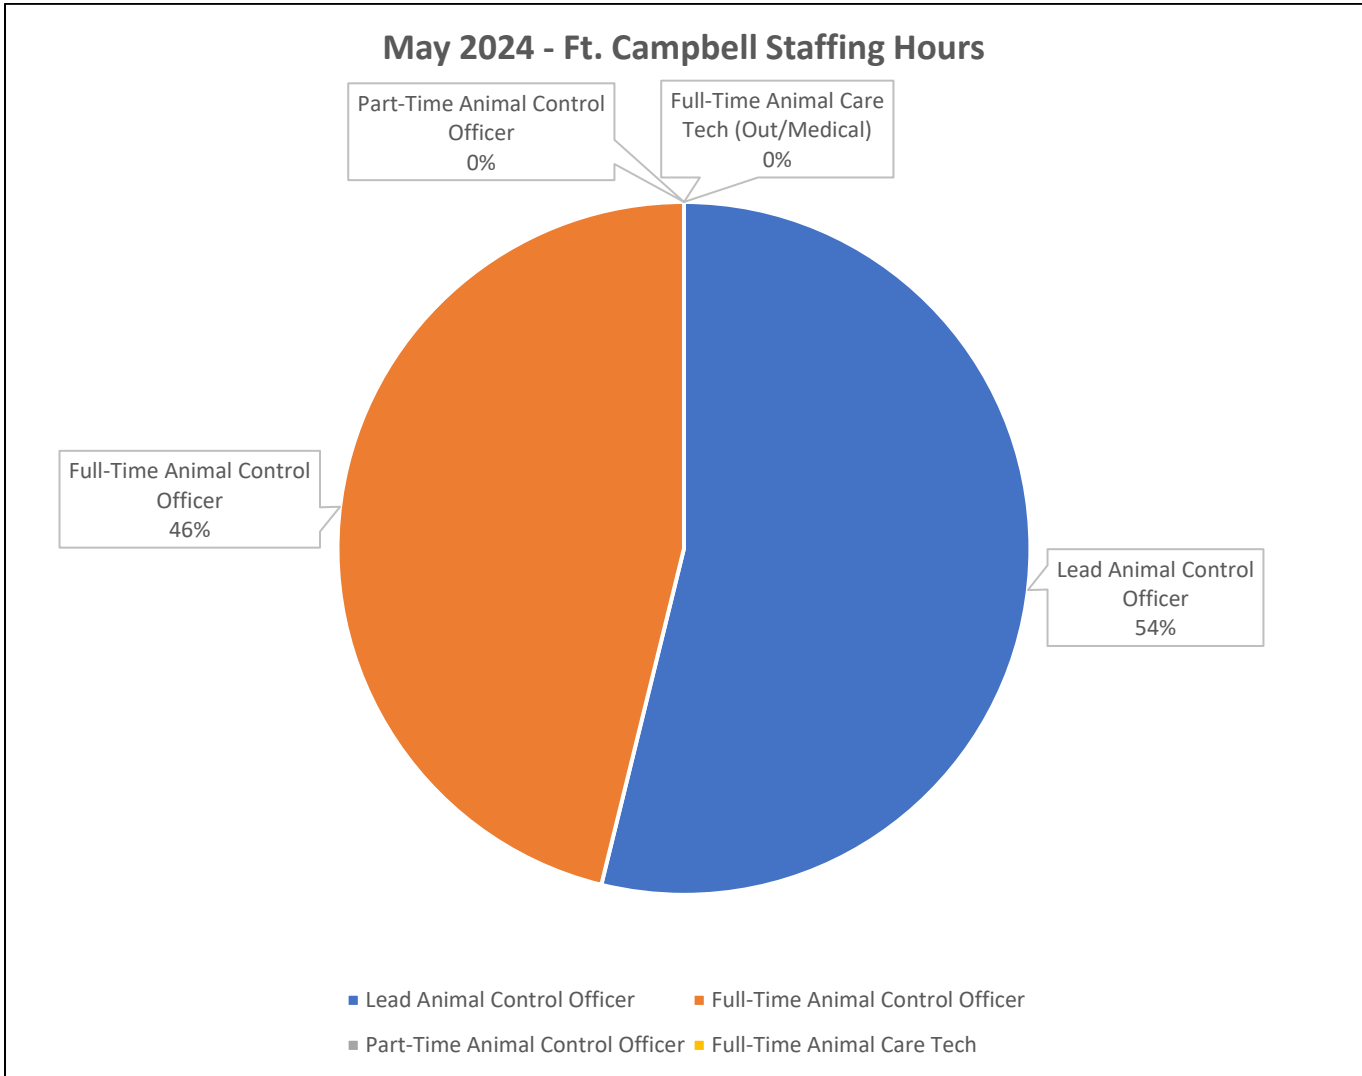

May 2024 Ft. Campbell Shelter Report

Personnel Staffing Hours

Personnel Hours	391
FT Lead Animal Control Officer	210.5
FT Animal Control Officer	180.5
PT Animal Control Officer	0
FT Animal Care Tech	0 (Medical)