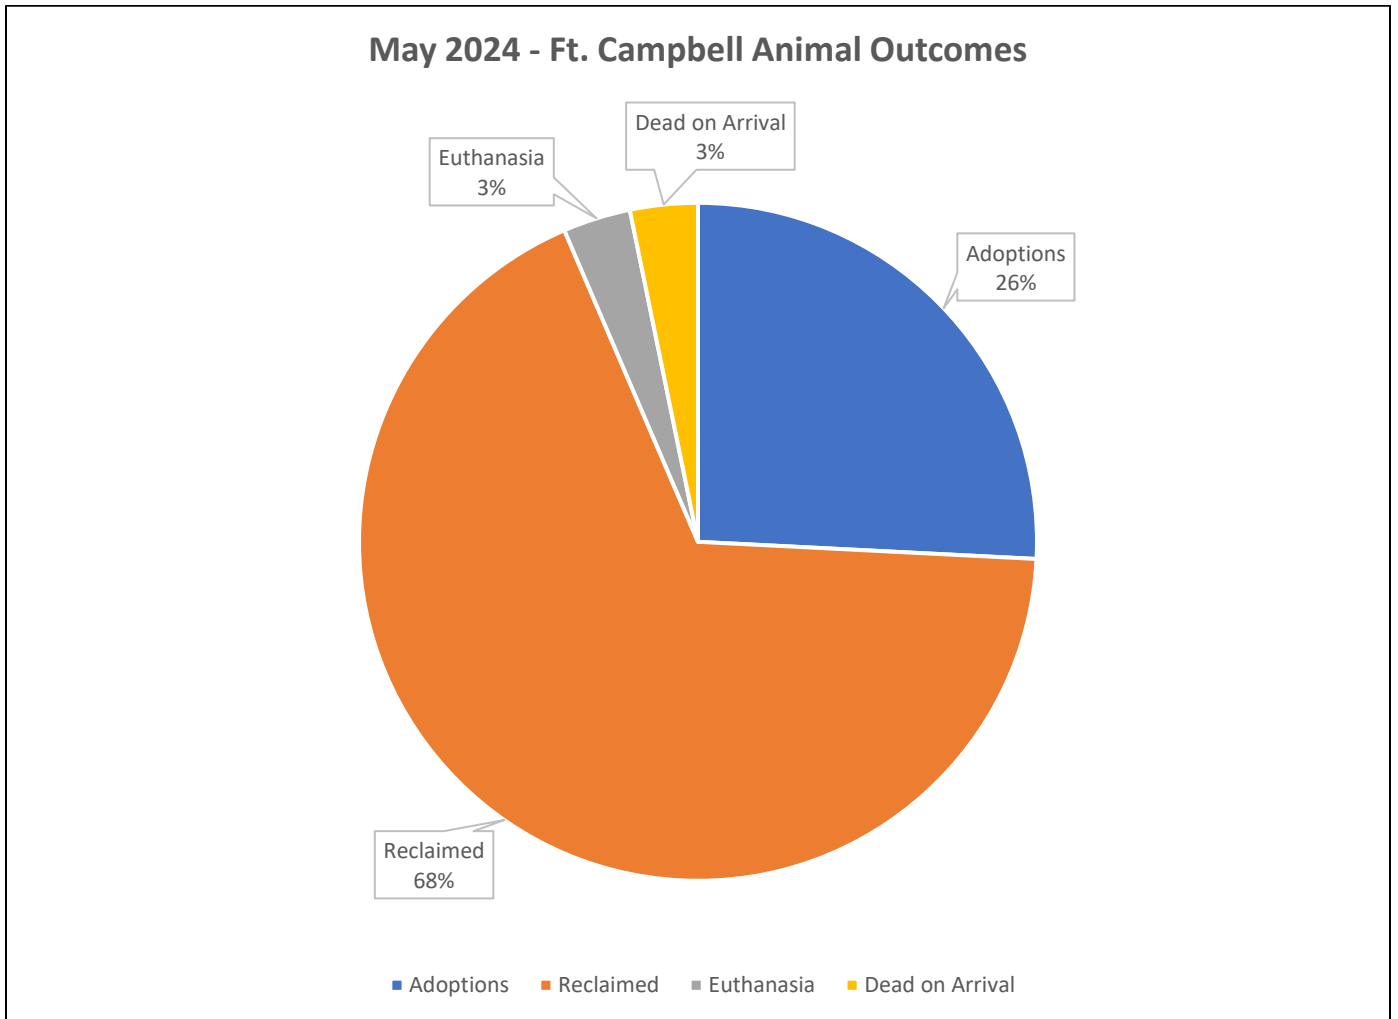

May 2024 Ft. Campbell Shelter Report

Animal Adoptions

Adoptions	8
Dogs/Puppies	7
Cats/Kittens	1
Other Animals	0

May 2024 - Ft. Campbell Adoptions

May 2024 Ft. Campbell Shelter Report

Outcomes

Animal Outcomes	31
Adoptions	8
Fostered	0
Reclaimed	21
Transferred to Rescue	0
Euthanasia	1
Dead on Arrival	1