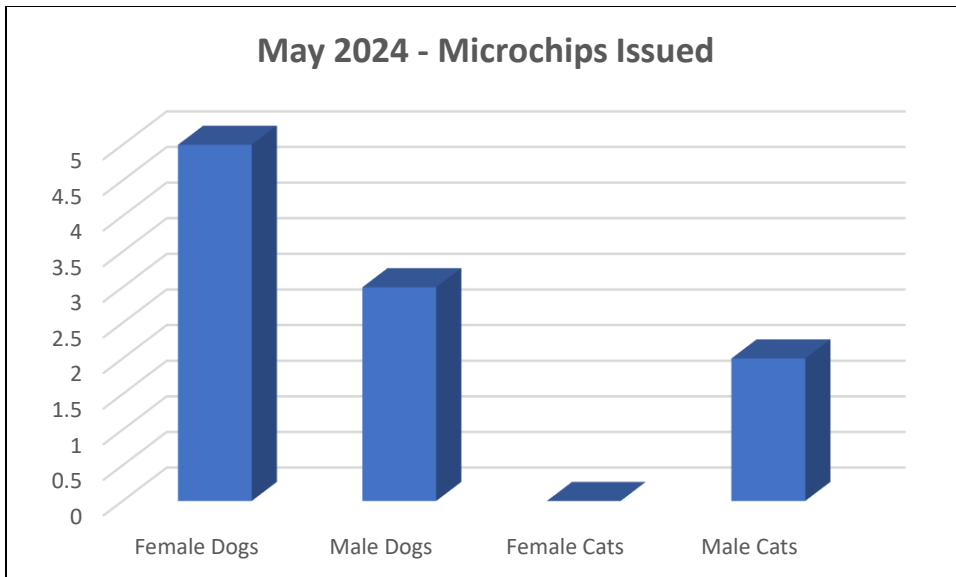

May 2024 Ft. Campbell Shelter Report

Microchips Issued

Microchips Implanted	10
Dogs – Female	5
Dogs – Male	3
Cats – Female	0
Cats – Male	2
Adoptions	4
Reclaimed	3
Other	3