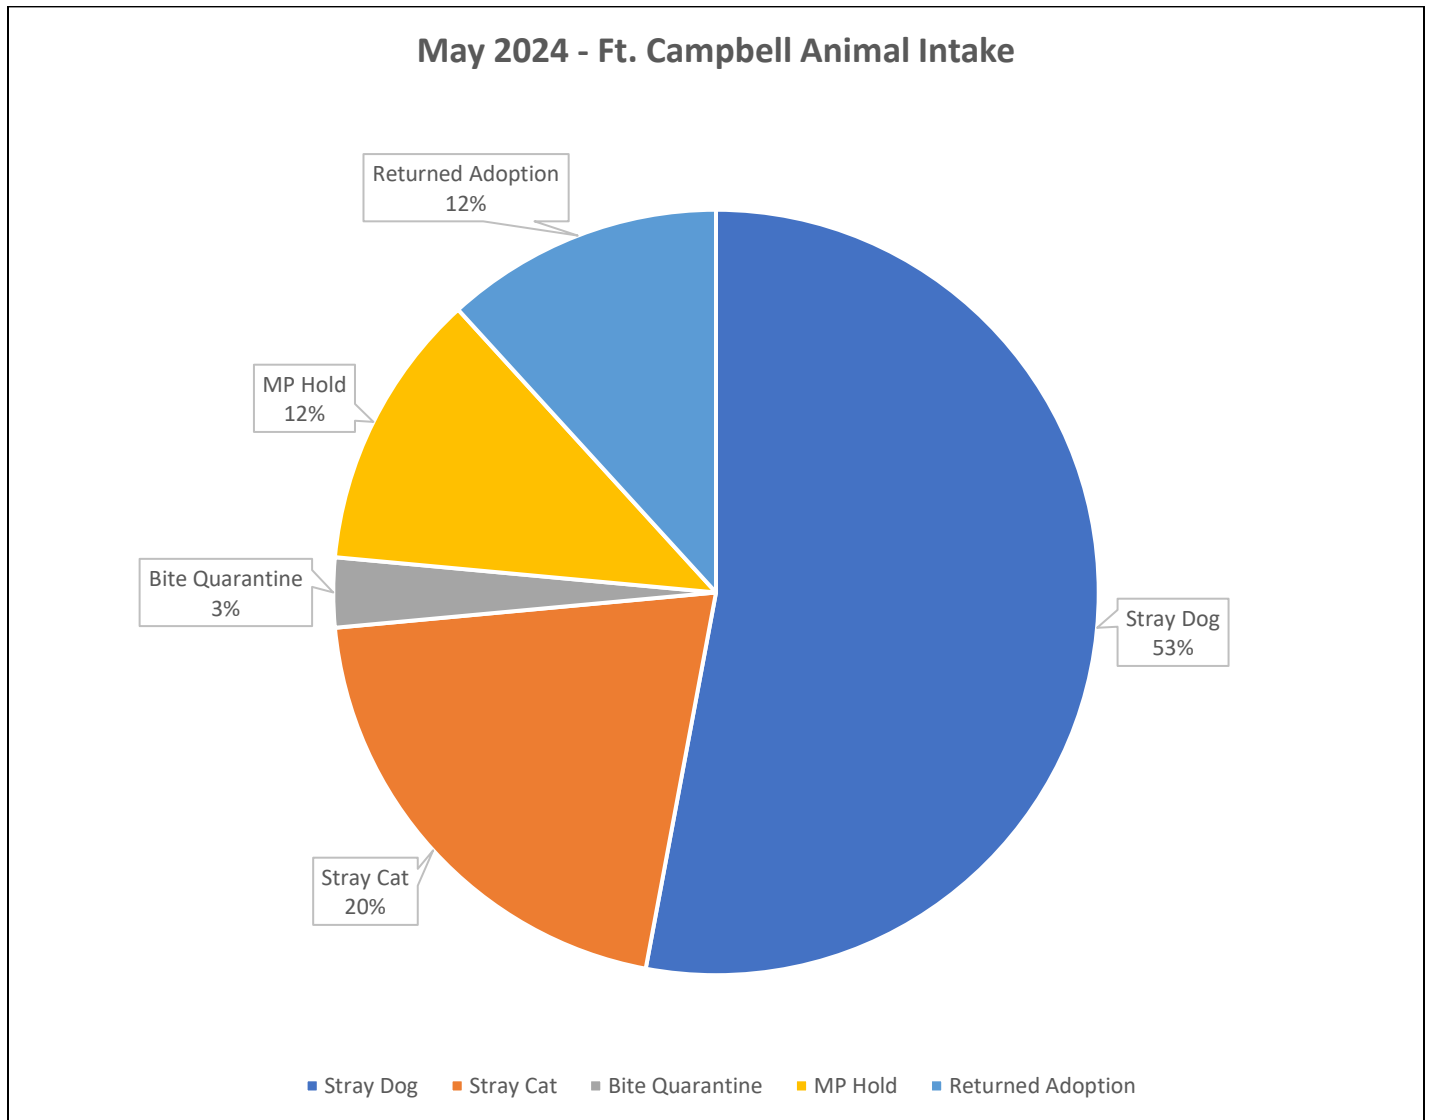

May 2024 Ft. Campbell Shelter Report

Animal Intake Reasons

Intake Reasons	34
Stray Dog	18
Stray Cat	7
MP Hold	4
Returned Adoption	4
Abandoned	0
Protective Custody	0
Owner Surrender	0
Bite Quarantine	1
Foster Return	0